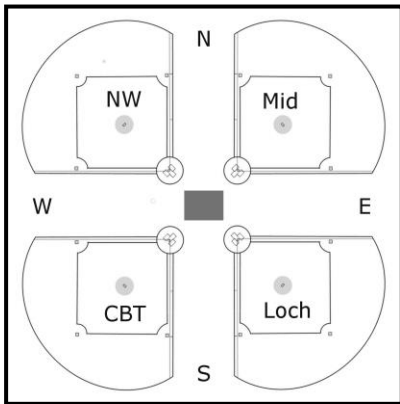

2020 Softball Schedule

Date	Away Team		Home Team	Time	Field
Mon July 27	Ravenwood (11, 14)	at	Maryville #1 (11,14)	6:00	NWMSU
	Worth County (11,18)	at	Albany Green (11,18)	6:00	East
	Maryville #2 (11)	at	Platte Valley (11)	6:00	
	King City Purple (14)	at	Platte Valley (14)	7:15	
	Platte Valley Red (18)	at	Platte Valley (18)	8:30	
	King City Purple (11)	at	Albany White (11)	6:00	West
	King City Gold (11) bye				
	Albany Green (14) bye				
	Ravenwood (18) bye				

Thurs July 30	Albany Green (11,14,18)	at	Ravenwood (11,14,18)	6:00	
	Platte Valley (11)	at	King City Purple (11)	6:00	Lower
	Maryville #1 (14)	at	King City Purple (14)	6:00	Upper
	Platte Valley (14)	at	King City Purple (14)	7:30	Upper
	Albany White (11)	at	Worth County (11)	6:00	
	Platte Valley Red (18)	at	Worth County (18)	7:30	
	King City Gold (11)	at	Maryville #1 (11)	6:00	NWMSU
	Maryville #2(11)	at	Maryville #1 (11)	7:30	NWMSU
	Platte Valley (18) bye				

Field Key Donaldson Westside Park

(NWMSU) = Northwest Field

(Mid) = Midland

(Loch) = Loch

(CBT) = Citizen Bank and Trust

Girls 11 & Under

Maryville 1 - Tina Deiter

Maryville 2 - Aaron Mayes

Girls 14 & Under

Maryville 1 - Chandra DeMott

<u>Time Limits with 3 games</u>	
11 & Under = 1 hour	
14 & Under = 1 hour	
8 & Under = 6 innings/No time lim	
<u>Time Limits with 2 games</u>	
11 & Under = 1 hour 15 min	
14 & Under = 1 hour 30 min	
8 & Under = 6 innings/No time lim	
<u>Double Headers Time Limits</u>	
11 & Under = 1 hour	
14 & Under = 1 hour	
18 & Under = 1 hour 30 min